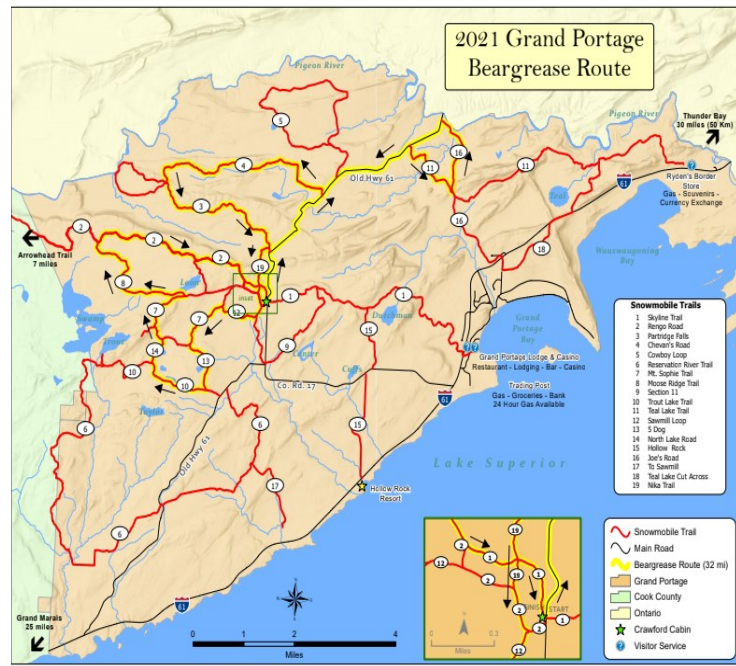

# 2021 BEARGREASE RACE MAP

**BEWARE OF SLED DOGS ON THESE TRAILS**